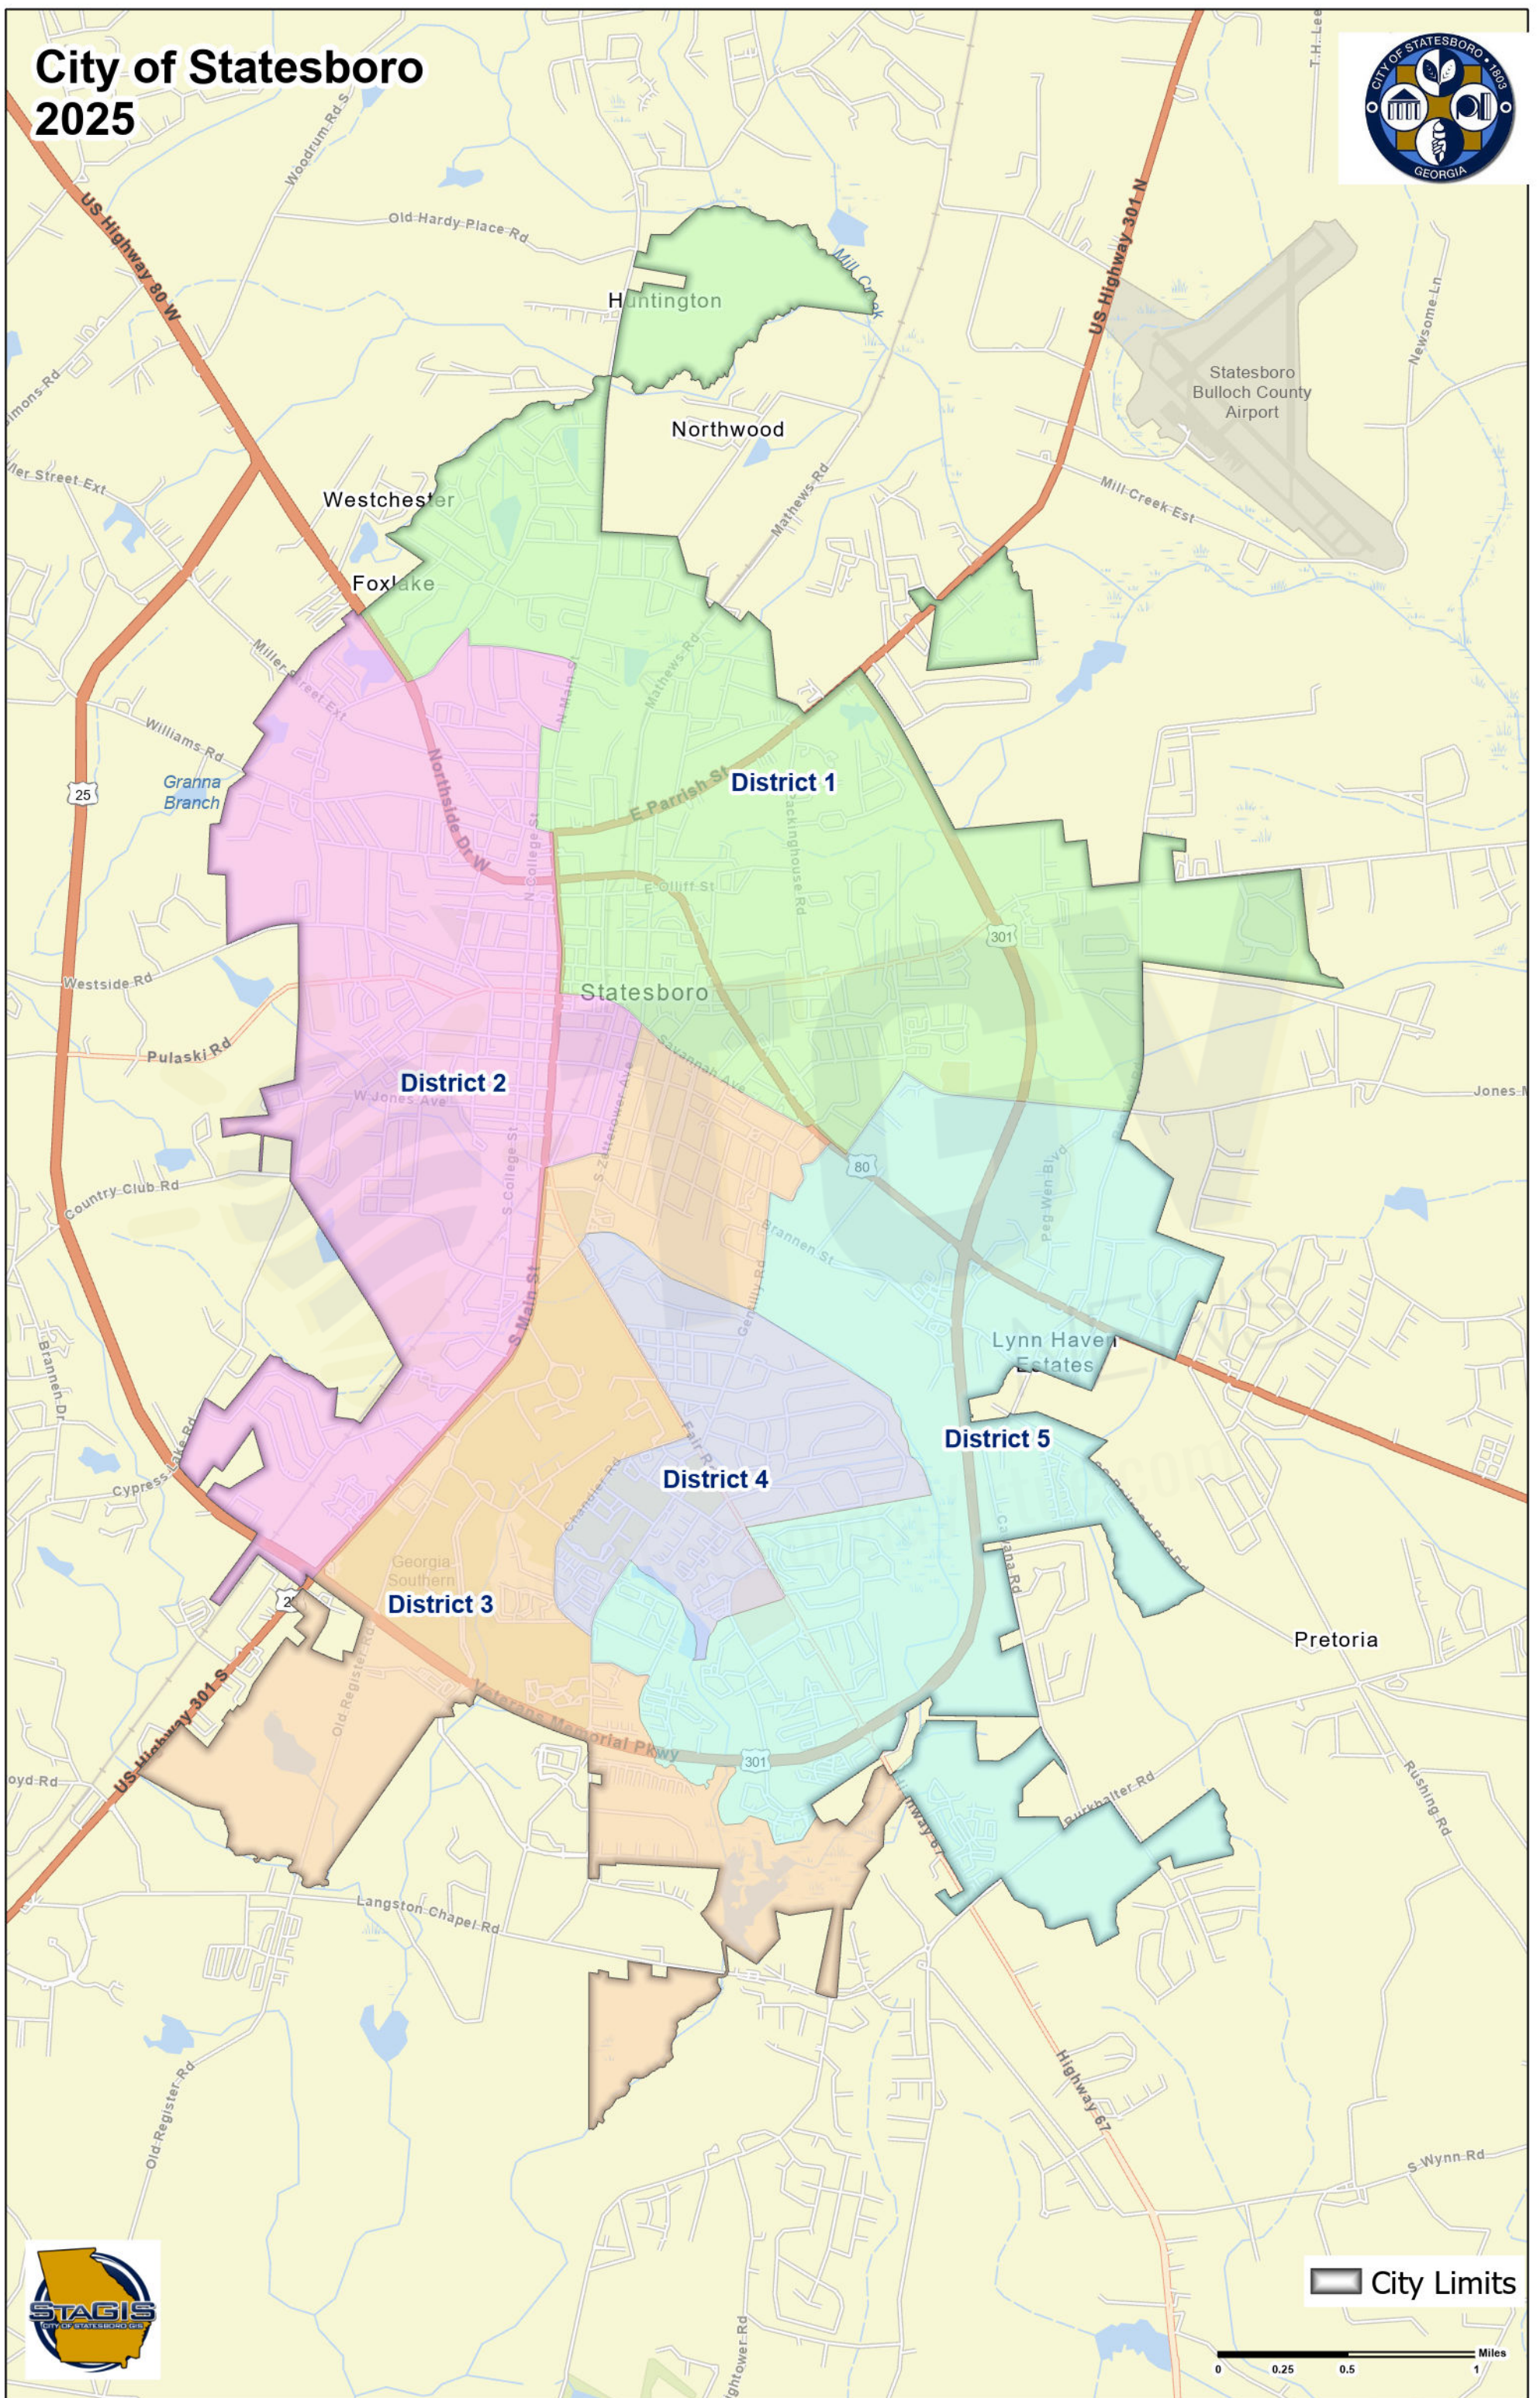

City of Statesboro 2025

City Limits

0 0.25 0.5 1 Miles